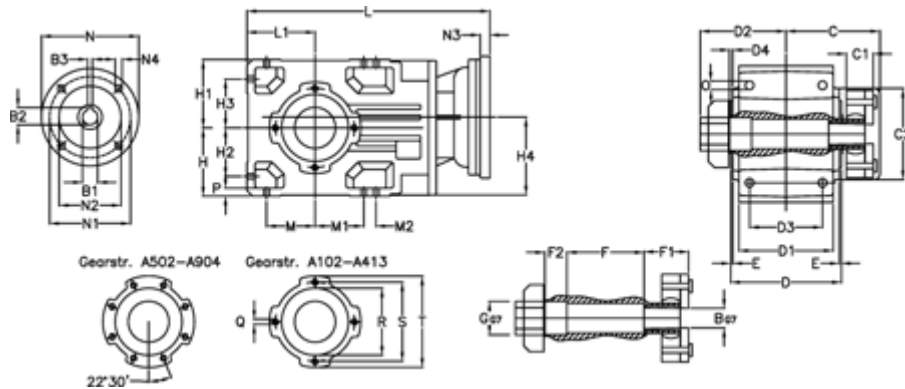

Article number: 296003520186320

Description: Bevel helical gearbox
A353QF35-201,8-P63B5

Measures

B = 35	D1 = 166	F2 = 53	L = 417.0	N3 = 4
B1 = 11	D2 = 80	G = 42	L1 = 100	N4 = M8x19
B2 = 12.8	D3 = 135	GA = 43	M = 73.0	O = 12.0
B3 = 4	d4 = 5.0	H = 100	M1 = 73.0	P = 11
C = 70.0	Description = A353 QF-xx P63 B5	H1 = 100	M2 = 11	Q = M10x17
C1 = 24	E = 3.5	H2 = 73.0	N = 140	R = 110
C2 = 90.0	F = 12.0	H3 = 73.0	N1 = 115	S = 130
D = 173	F1 = 48.0	H4 = 114.0	N2 = 95	T = 150